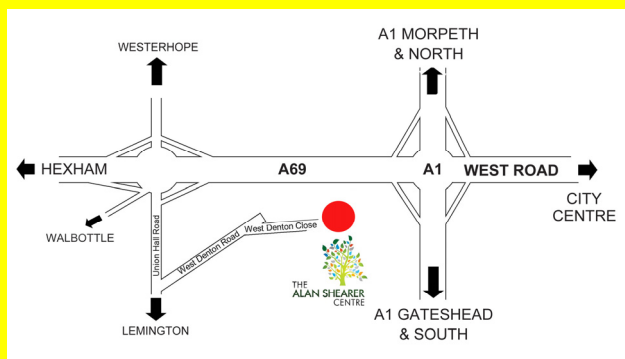

HOW TO FIND US

West Denton, Newcastle upon Tyne, NE15 7LT
Telephone (0191) 267 8118

Bus service numbers 10, 39, 40, 684, X82. from Newcastle City Centre

www.alansheareractivitycentre.org.uk

FREE MEMBERSHIP AND FREE ACCESS